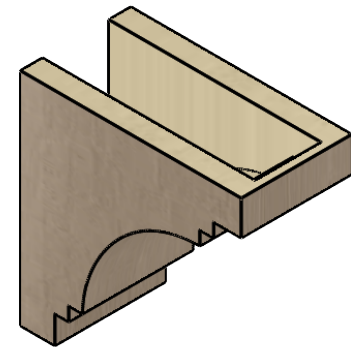

ITEM NUMBER: CORU05X10X10PECRCPR

5"W X 10"D X 10"H SERIES 1 CLASSIC PESCADERO ROUGH CEDAR
TIMBERTHANE FAUX WOOD CORBEL, PRIMED

SIDE PROFILE

FRONT PROFILE

ISOMETRIC

EKENA MILLWORK
2300 WEST MAIN ST.
CLARKSVILLE, TX 75426
TOLL FREE: 866-607-0453
WWW.EKENAMILLWORK.COM

NOTES

1. INSTALLATION TO BE COMPLETED IN ACCORDANCE WITH MANUFACTURER'S SPECIFICATIONS.
2. DRAWING MAY NOT BE TO SCALE
3. THIS DRAWING IS INTENDED FOR DESIGN AND PLANNING PURPOSES ONLY.
4. ALL INFORMATION CONTAINED HEREIN WAS CURRENT AT THE TIME OF DEVELOPMENT BUT MUST BE REVIEWED AND APPROVED BY THE PRODUCT MANUFACTURER TO BE CONSIDERED ACCURATE.
5. TIMBERTHANE ARCHITECTURAL PRODUCTS ARE MADE FROM HIGH DENSITY URETHANE AND COME FACTORY PRIMED