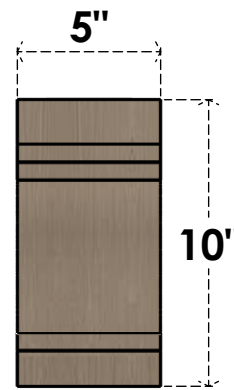

ITEM NUMBER: CORU05X10X10PECRCPR

5"W X 10"D X 10"H SERIES 1 CLASSIC PESCADERO ROUGH CEDAR
TIMBERTHANE FAUX WOOD CORBEL, PRIMED

SIDE PROFILE

FRONT PROFILE

ISOMETRIC

EKENA MILLWORK
2300 WEST MAIN ST.
CLARKSVILLE, TX 75426
TOLL FREE: 866-607-0453
WWW.EKENAMILLWORK.COM

NOTES

1. INSTALLATION TO BE COMPLETED IN ACCORDANCE WITH MANUFACTURER'S SPECIFICATIONS.
2. DRAWING MAY NOT BE TO SCALE
3. THIS DRAWING IS INTENDED FOR DESIGN AND PLANNING PURPOSES ONLY.
4. ALL INFORMATION CONTAINED HEREIN WAS CURRENT AT THE TIME OF DEVELOPMENT BUT MUST BE REVIEWED AND APPROVED BY THE PRODUCT MANUFACTURER TO BE CONSIDERED ACCURATE.
5. TIMBERTHANE ARCHITECTURAL PRODUCTS ARE MADE FROM HIGH DENSITY URETHANE AND COME FACTORY PRIMED