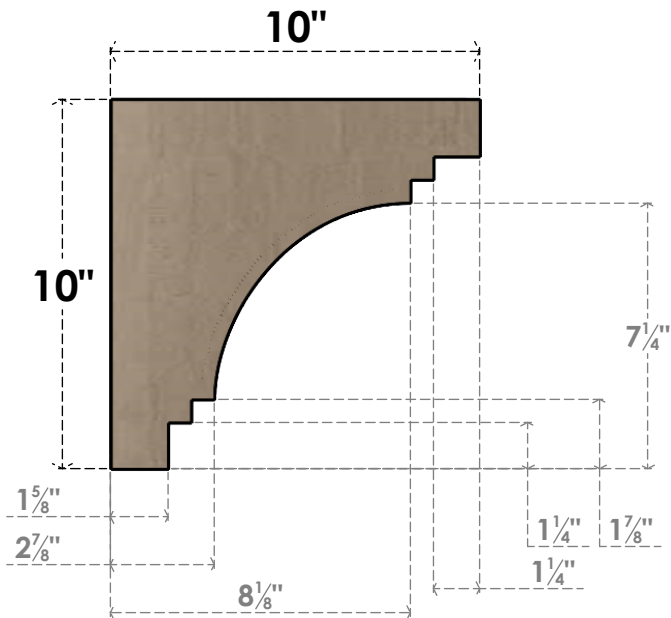

ITEM NUMBER: CORU05X10X10PECRCPR

5"W X 10"D X 10"H SERIES 1 CLASSIC PESCADERO ROUGH CEDAR
TIMBERTHANE FAUX WOOD CORBEL, PRIMED

SIDE PROFILE

FRONT PROFILE

ISOMETRIC

EKENA MILLWORK
2300 WEST MAIN ST.
CLARKSVILLE, TX 75426
TOLL FREE: 866-607-0453
WWW.EKENAMILLWORK.COM

NOTES

1. INSTALLATION TO BE COMPLETED IN ACCORDANCE WITH MANUFACTURER'S SPECIFICATIONS.
2. DRAWING MAY NOT BE TO SCALE
3. THIS DRAWING IS INTENDED FOR DESIGN AND PLANNING PURPOSES ONLY.
4. ALL INFORMATION CONTAINED HEREIN WAS CURRENT AT THE TIME OF DEVELOPMENT BUT MUST BE REVIEWED AND APPROVED BY THE PRODUCT MANUFACTURER TO BE CONSIDERED ACCURATE.
5. TIMBERTHANE ARCHITECTURAL PRODUCTS ARE MADE FROM HIGH DENSITY URETHANE AND COME FACTORY PRIMED